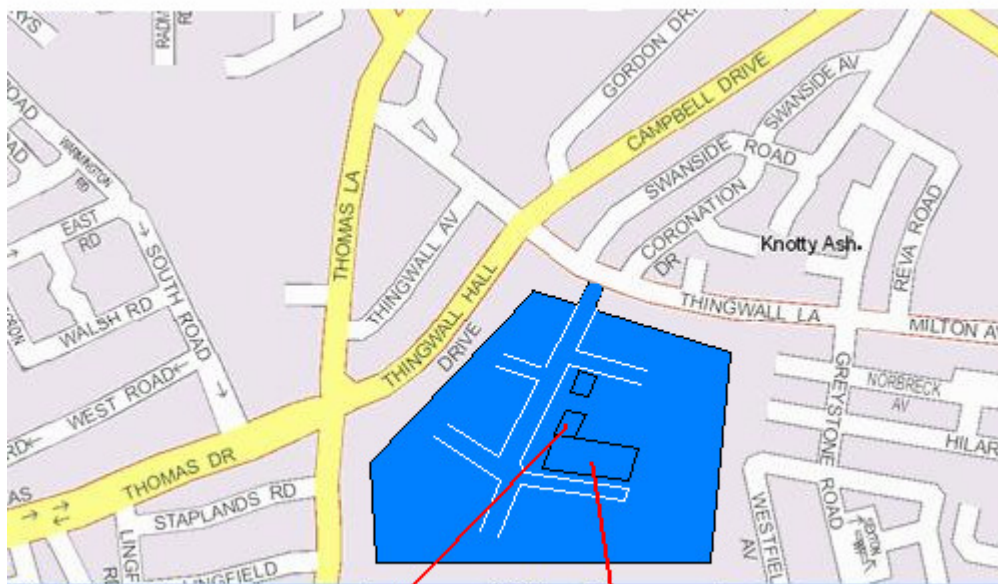

HOW TO FIND US

**Thingwall Administrative Centre, Thingwall Lane,
Broadgreen, Liverpool L14 7NY**

1. Leave M62 at Junction 5
2. Keep left at the end of the slip road and proceed down Roby Road (running parallel to M62)
3. Proceed approx 1 mile to Junction with traffic lights where you take a right turn
4. Go under M62 and railway along Thomas Lane to another set of lights. At the lights, Thingwall Hall is on your right but that is not the entrance.
5. Take a right onto Thingwall Hall Drive and the first right onto Thingwall Lane. The entrance to Thingwall Hall is 200 yds on your right.

As you drive onto the Thingwall Hall site you will see a number of buildings on your left and right. Continue past these buildings, through the barrier and park your vehicle on the large parking area. After parking your vehicle continue past the chapel (on your left) then turn left where there is the main entrance to Thingwall Hall.