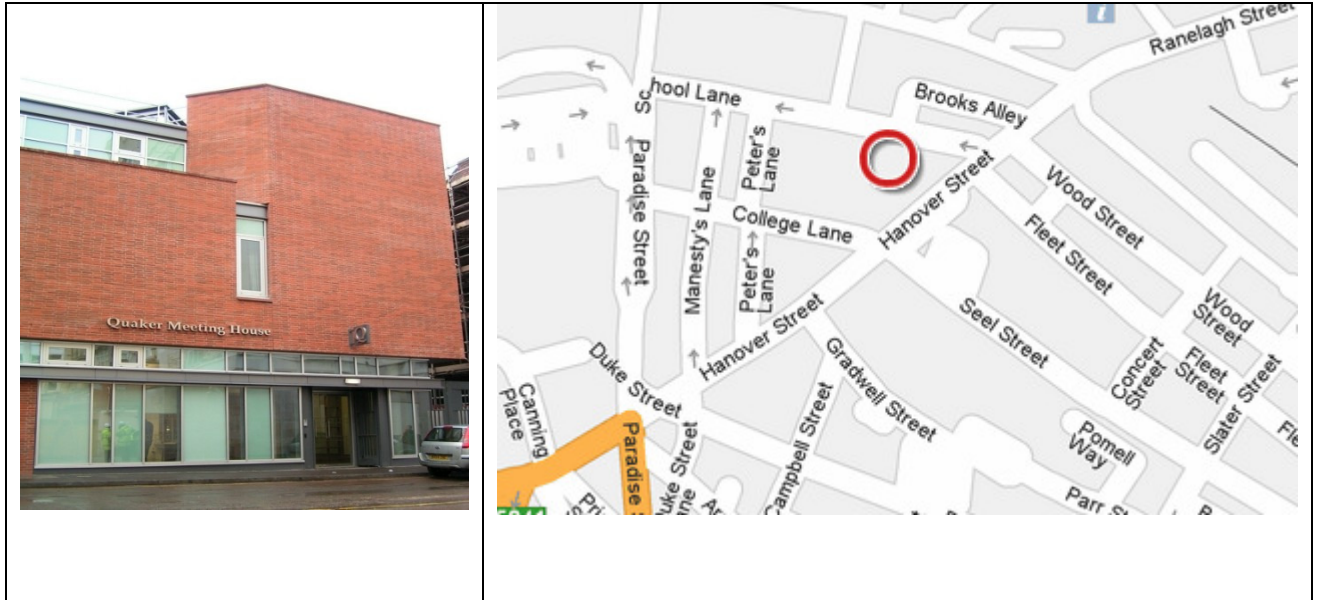

Quaker (Friends) Meeting House

22 School Lane, Liverpool L1 3BT

The Quaker (Friends) Meeting House is located directly behind Primark in Church Street, next to the Bluecoat Chambers.