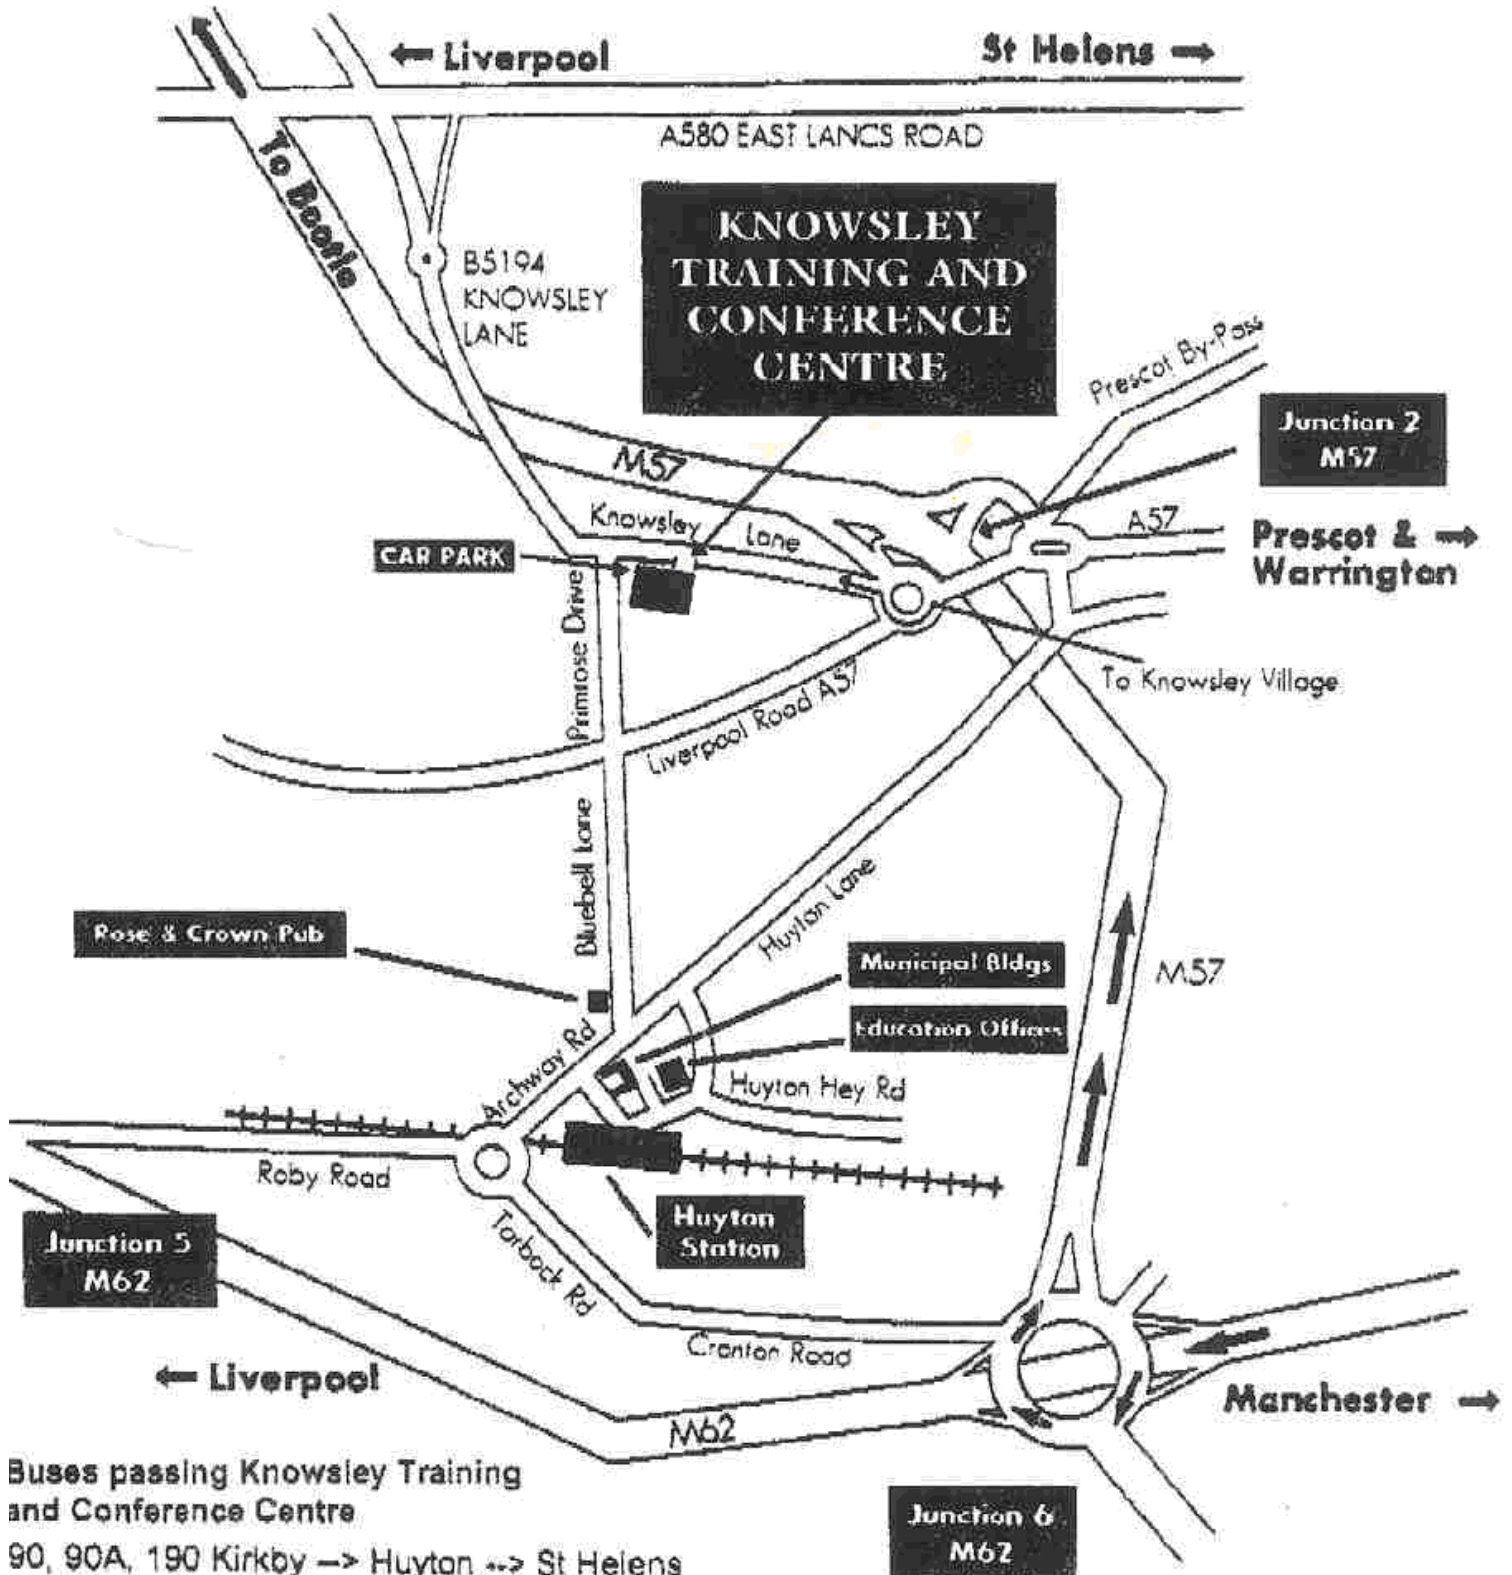

KNOWSLEY
METROPOLITAN BOROUGH

Knowsley Education Department
Knowsley Training & Conference Centre
219 Knowsley Lane
Huyton
Liverpool
L36 8HW

Buses passing Knowsley Training and Conference Centre

90, 90A, 190 Kirkby → Huyton ↔ St Helens
217, 192 Castle Street → Kirkby ↔ Halewood
90 Pier Head → Knowsley Village
(Time table details available from Merseytravel 236 - 7676)

- COME OFF AT JUNCTION 2 (M57)
- FOLLOW SIGNS FOR KNOWSLEY VILLAGE